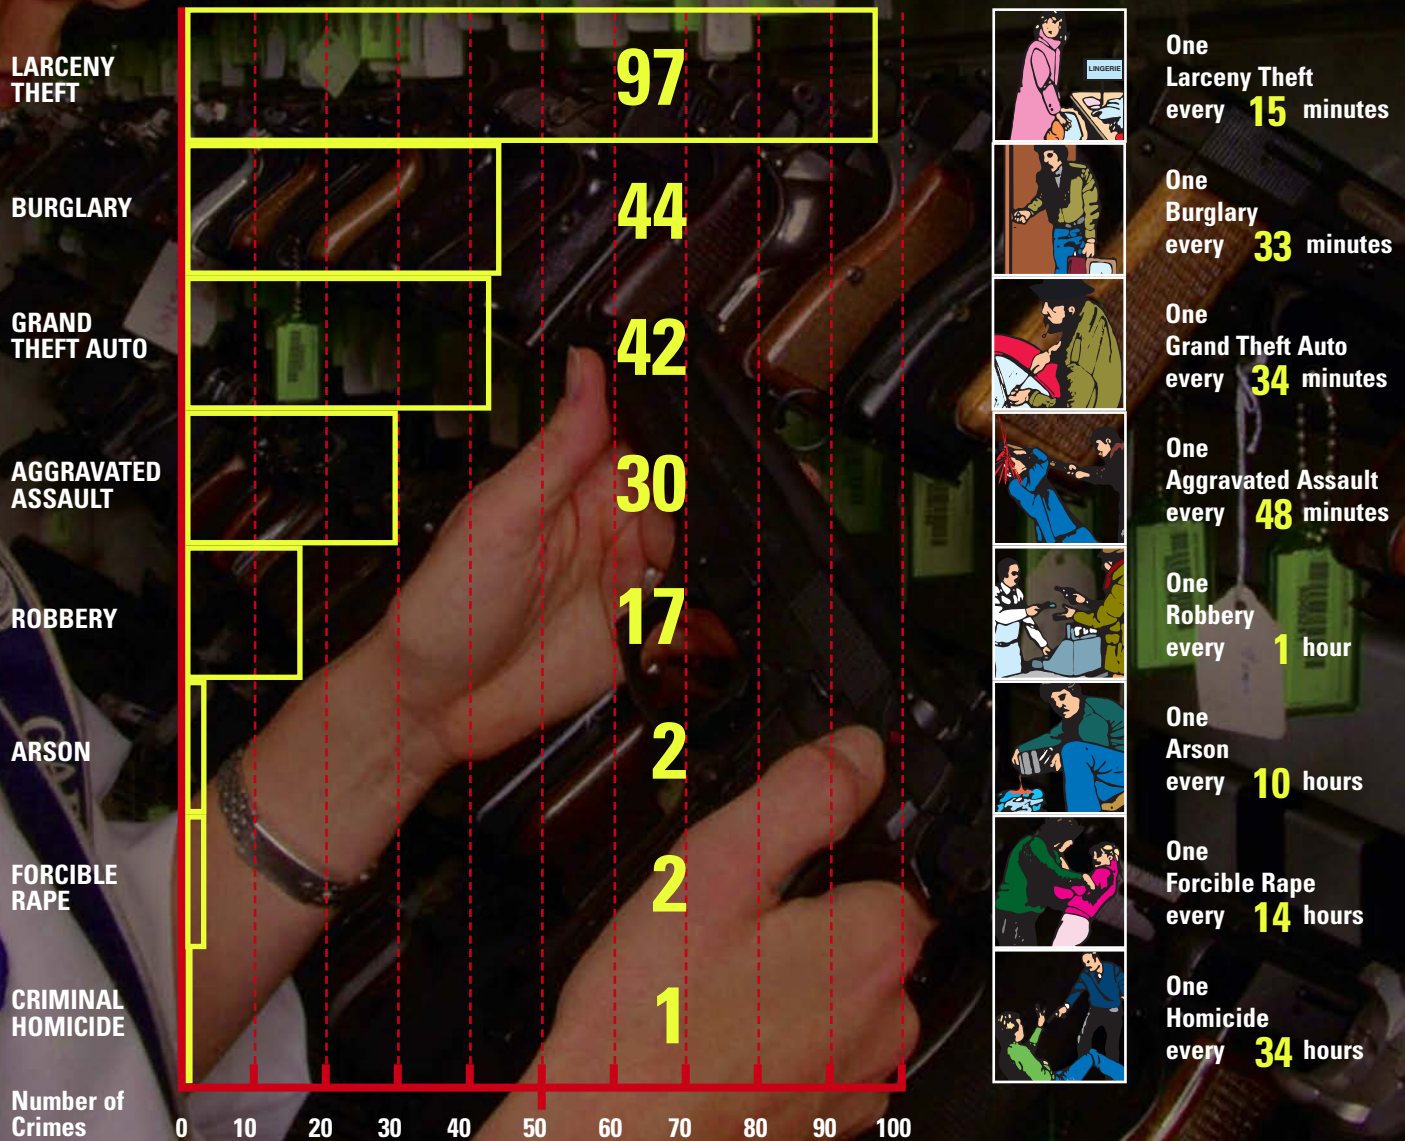

2008 Part I Crime Clock*

CRIMES COMMITTED EVERY 24 HOURS

* 2008 Preliminary Data and numbers are rounded.