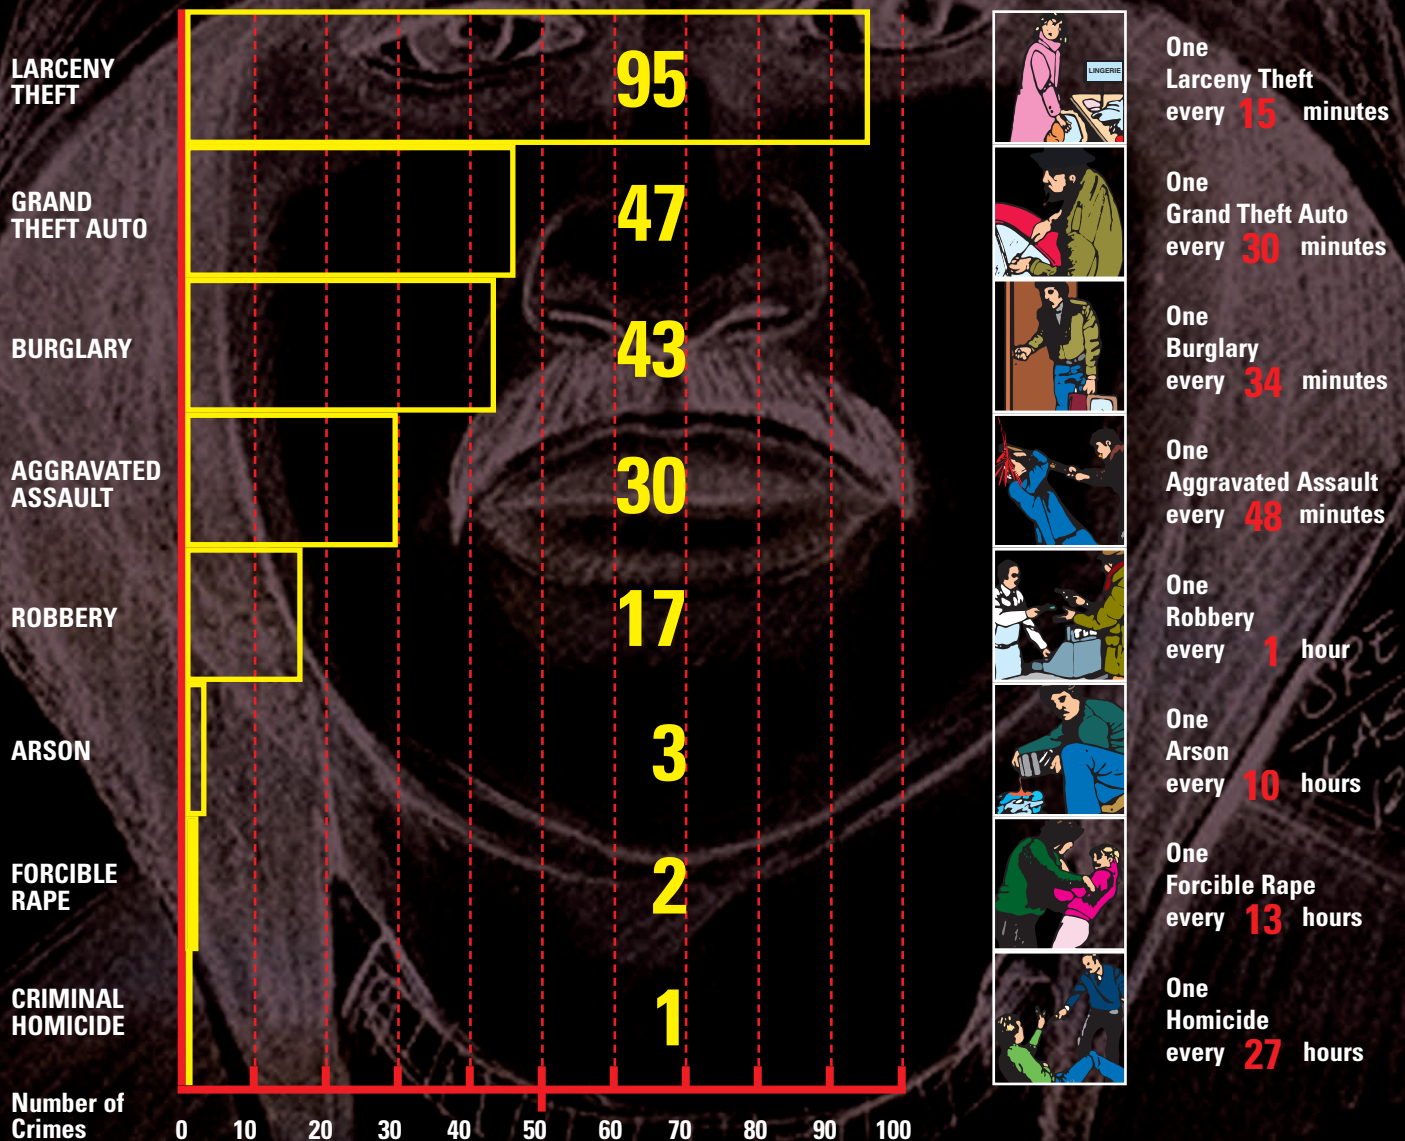

2006 Part I Crime Clock*

CRIMES COMMITTED EVERY 24 HOURS

* 2006 Preliminary Data and numbers are rounded.