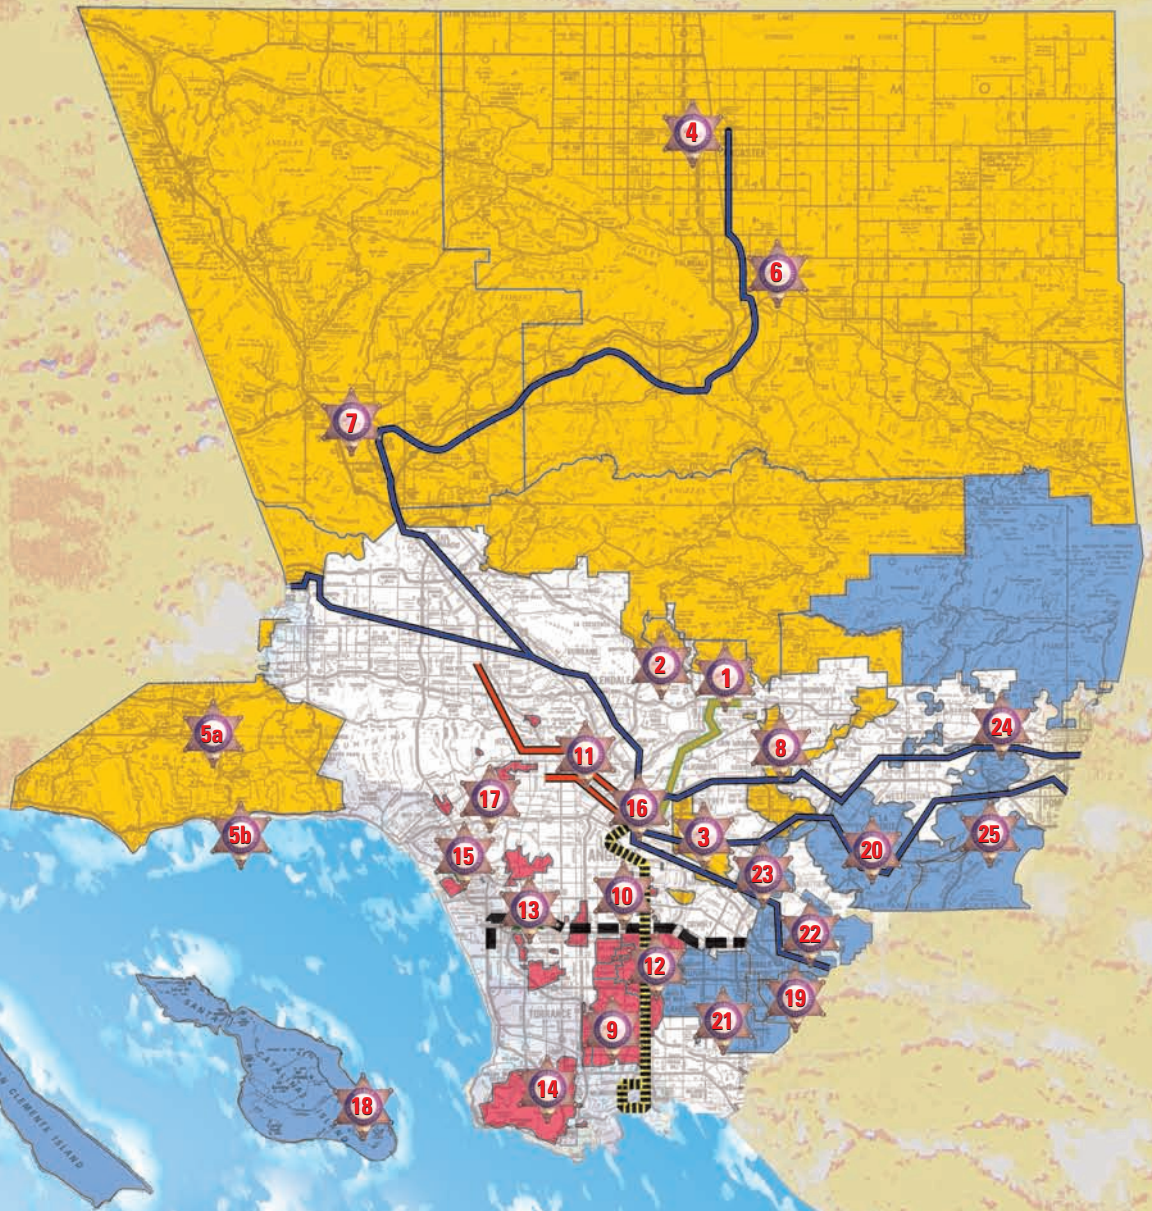

Patrol Area Boundaries

PATROL AREA BOUNDARIES | YEAR IN REVIEW 2004

Field Operations Region I

- 1 Altadena
- 2 Crescenta Valley
- 3 East Los Angeles
- 4 Lancaster
- 5 Malibu/Lost Hills
 - a Lost Hills
 - b Malibu
- 6 Palmdale
- 7 Santa Clarita Valley
- 8 Temple

Field Operations Region II

- 9 Carson
- 10 Century
- 11 Community College
- 12 Compton
- 13 Lennox
- 14 Lomita
- 15 Marina del Rey
- 16 Transit Services Bureau
- 17 West Hollywood

Field Operations Region III

- 18 Avalon
- 19 Cerritos
- 20 Industry
- 21 Lakewood
- 22 Norwalk
- 23 Pico Rivera
- 24 San Dimas
- 25 Walnut/Diamond Bar

- Metrolink
- Metro Blue Line
- Metro Green Line
- Metro Gold Line
- Metro Red Line