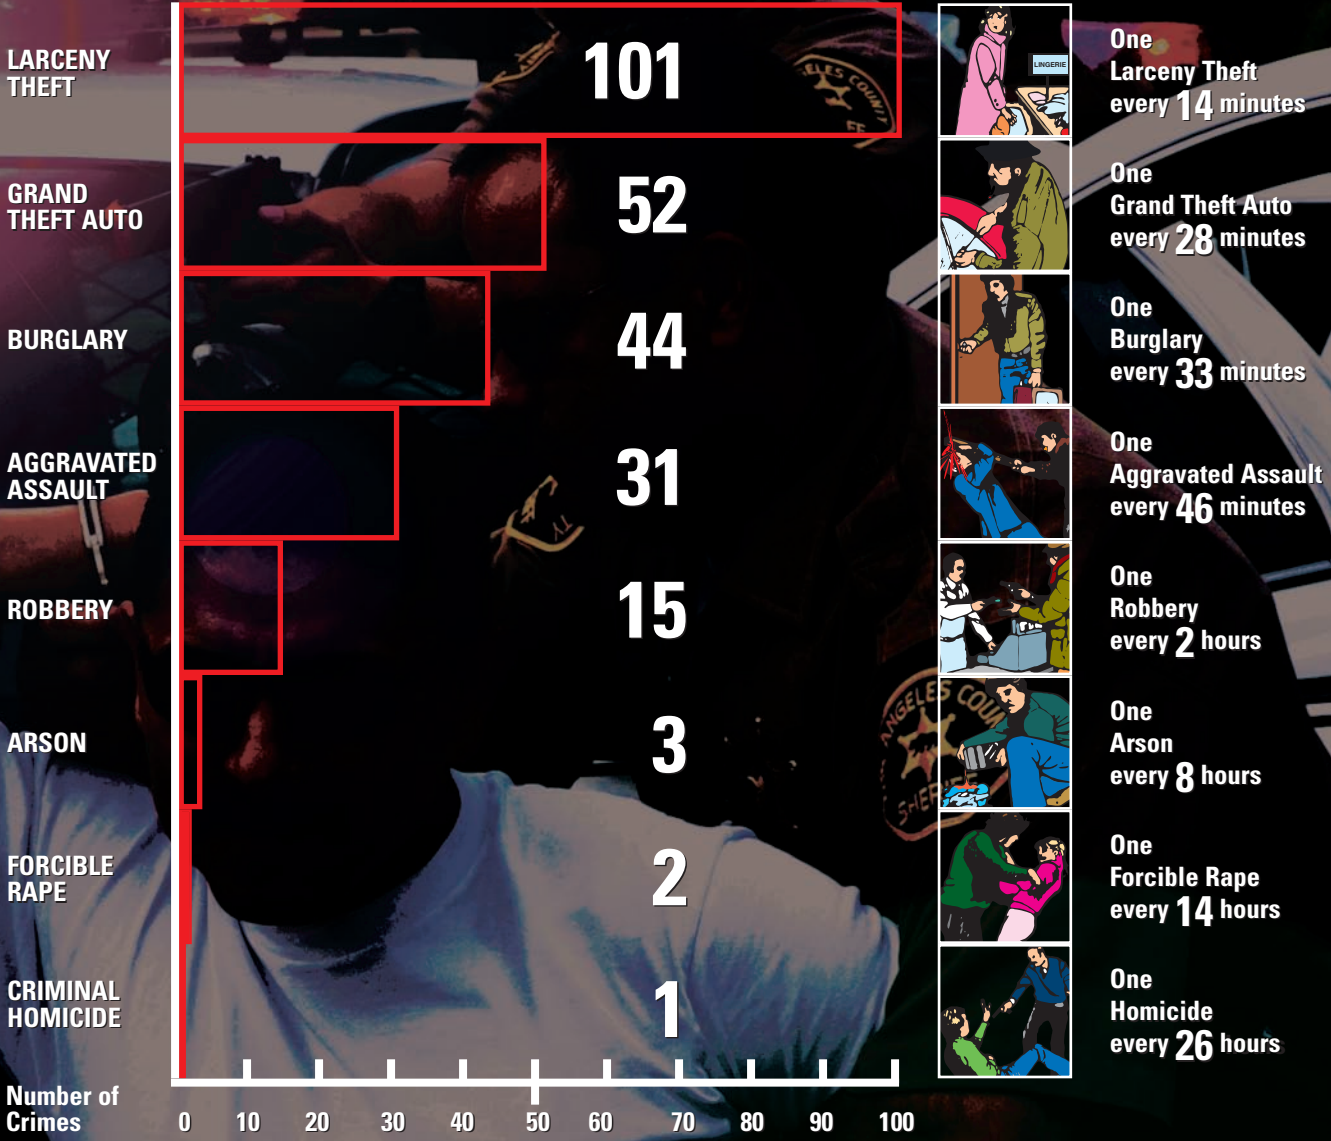

2004 Part I Crime Clock

CRIMES COMMITTED EVERY 24 HOURS

2004 PART I CRIME CLOCK | YEAR IN REVIEW 2004